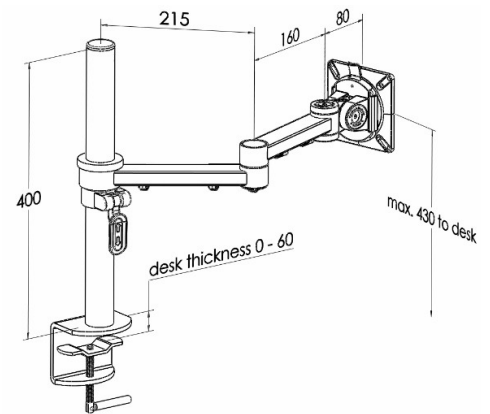

XSTREAM dual beam with standard clamp post

Product Specification

Product code	XSTREAMPMCOMB01B - black
Weight capacity	10kg
Max forward extension	460mm
VESA	75mm & 100mm VESA compliant
Maximum Screen Size	30"
Movement	Height adjustment, tilt, swivel, rotation and reach
Height adjustment	Max height adjustment 430mm from desk top
Fixings	Supplied with standard clamp post

Additional Information

- Dual beam monitor arm with manual height adjustment
- Additional +/- 70mm available with ratchet mechanism
- Lockable quick release VESA function
- Compact – folds back into a space of 40mm
- Silver – XSTREAMPMCOMB01S - RAL code 9006
- White – XSTREAMPMCOMB01W - RAL code 9010
- Black – XSTREAMPMCOMB01B - RAL code 9005